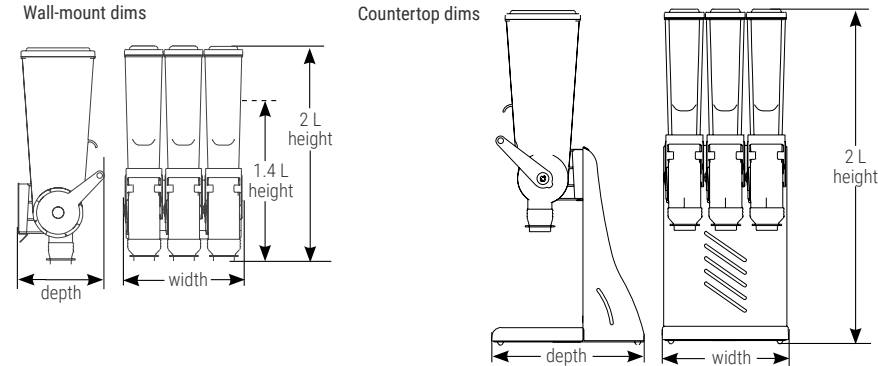

WALL-MOUNT

2 L Single
88750

1.4 L Single
89264

2 L Double
88760

2 L Triple
88770

2 L Quad
88780

1.4 L Quad
89267

COUNTERTOP

2 L Double
88730

2 L Triple
88740

Precisely portion patron-pleasing toppings.

SLIMLINE™ DISPENSERS MODEL: DFD

Server model DFD SlimLine™ dry food dispenser accurately portions free-flowing dry foods like candies, toppings and mix-ins. Units available in 1.4L or 2L capacity, various configurations ranging from 1 to 4 containers, lift off lids, (4) sets of color-coded portion trays and a corresponding 18 gauge stainless steel mounting bracket or countertop stand. Two-year warranty.

order amt	model/item	description	holds/capacity	dimensions (H x W x D)	weight
<input type="checkbox"/>	DFD 88750	wall-mount, single	(1) 2L	17 17/32" x 3 3/16" x 6 15/16"	5 lb
<input type="checkbox"/>	DFD 88760	wall-mount, double	(2) 2L	17 17/32" x 6 7/16" x 6 15/16"	8 lb
<input type="checkbox"/>	DFD 88770	wall-mount, triple	(3) 2L	17 17/32" x 9 11/16" x 6 15/16"	12 lb
<input type="checkbox"/>	DFD 88780	wall-mount, quad	(4) 2L	17 17/32" x 12 15/16" x 6 15/16"	16 lb
<input type="checkbox"/>	DFD 88730	countertop, double	(2) 2L	26 1/2" x 6 3/4" x 12 1/16"	16 lb
<input type="checkbox"/>	DFD 88740	countertop, triple	(3) 2L	26 1/2" x 10" x 12 1/16"	22 lb
<input type="checkbox"/>	DFD 89264	wall-mount, single	(1) 1.4 L	13 19/32" x 3 3/16" x 6 15/16"	5 lb
<input type="checkbox"/>	DFD 89267	wall-mount, quad	(4) 1.4 L	13 19/32" x 12 15/16" x 6 15/16"	16 lb